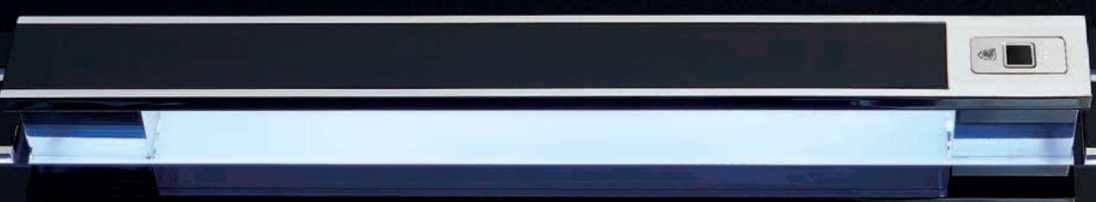

GERMAN
DESIGN
AWARD
SPECIAL
2017