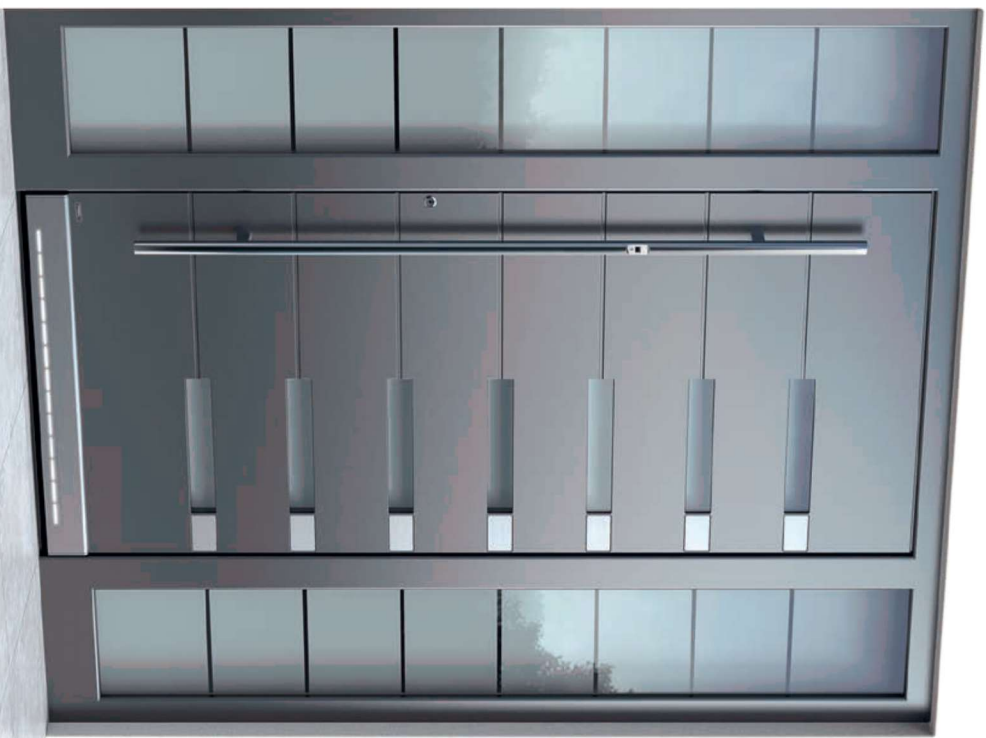

1110 - ALU | WOOD-ALU | WOOD

*Colour 70105 / Clear glass fully sandblasted / Handle ROUND170 /
Reliable locking system with SECURIO finger scanner in the handle and
ARMO COMFORT ELECTRO lock / Stainless steel protective trim 6203
with ambient lighting LUX*